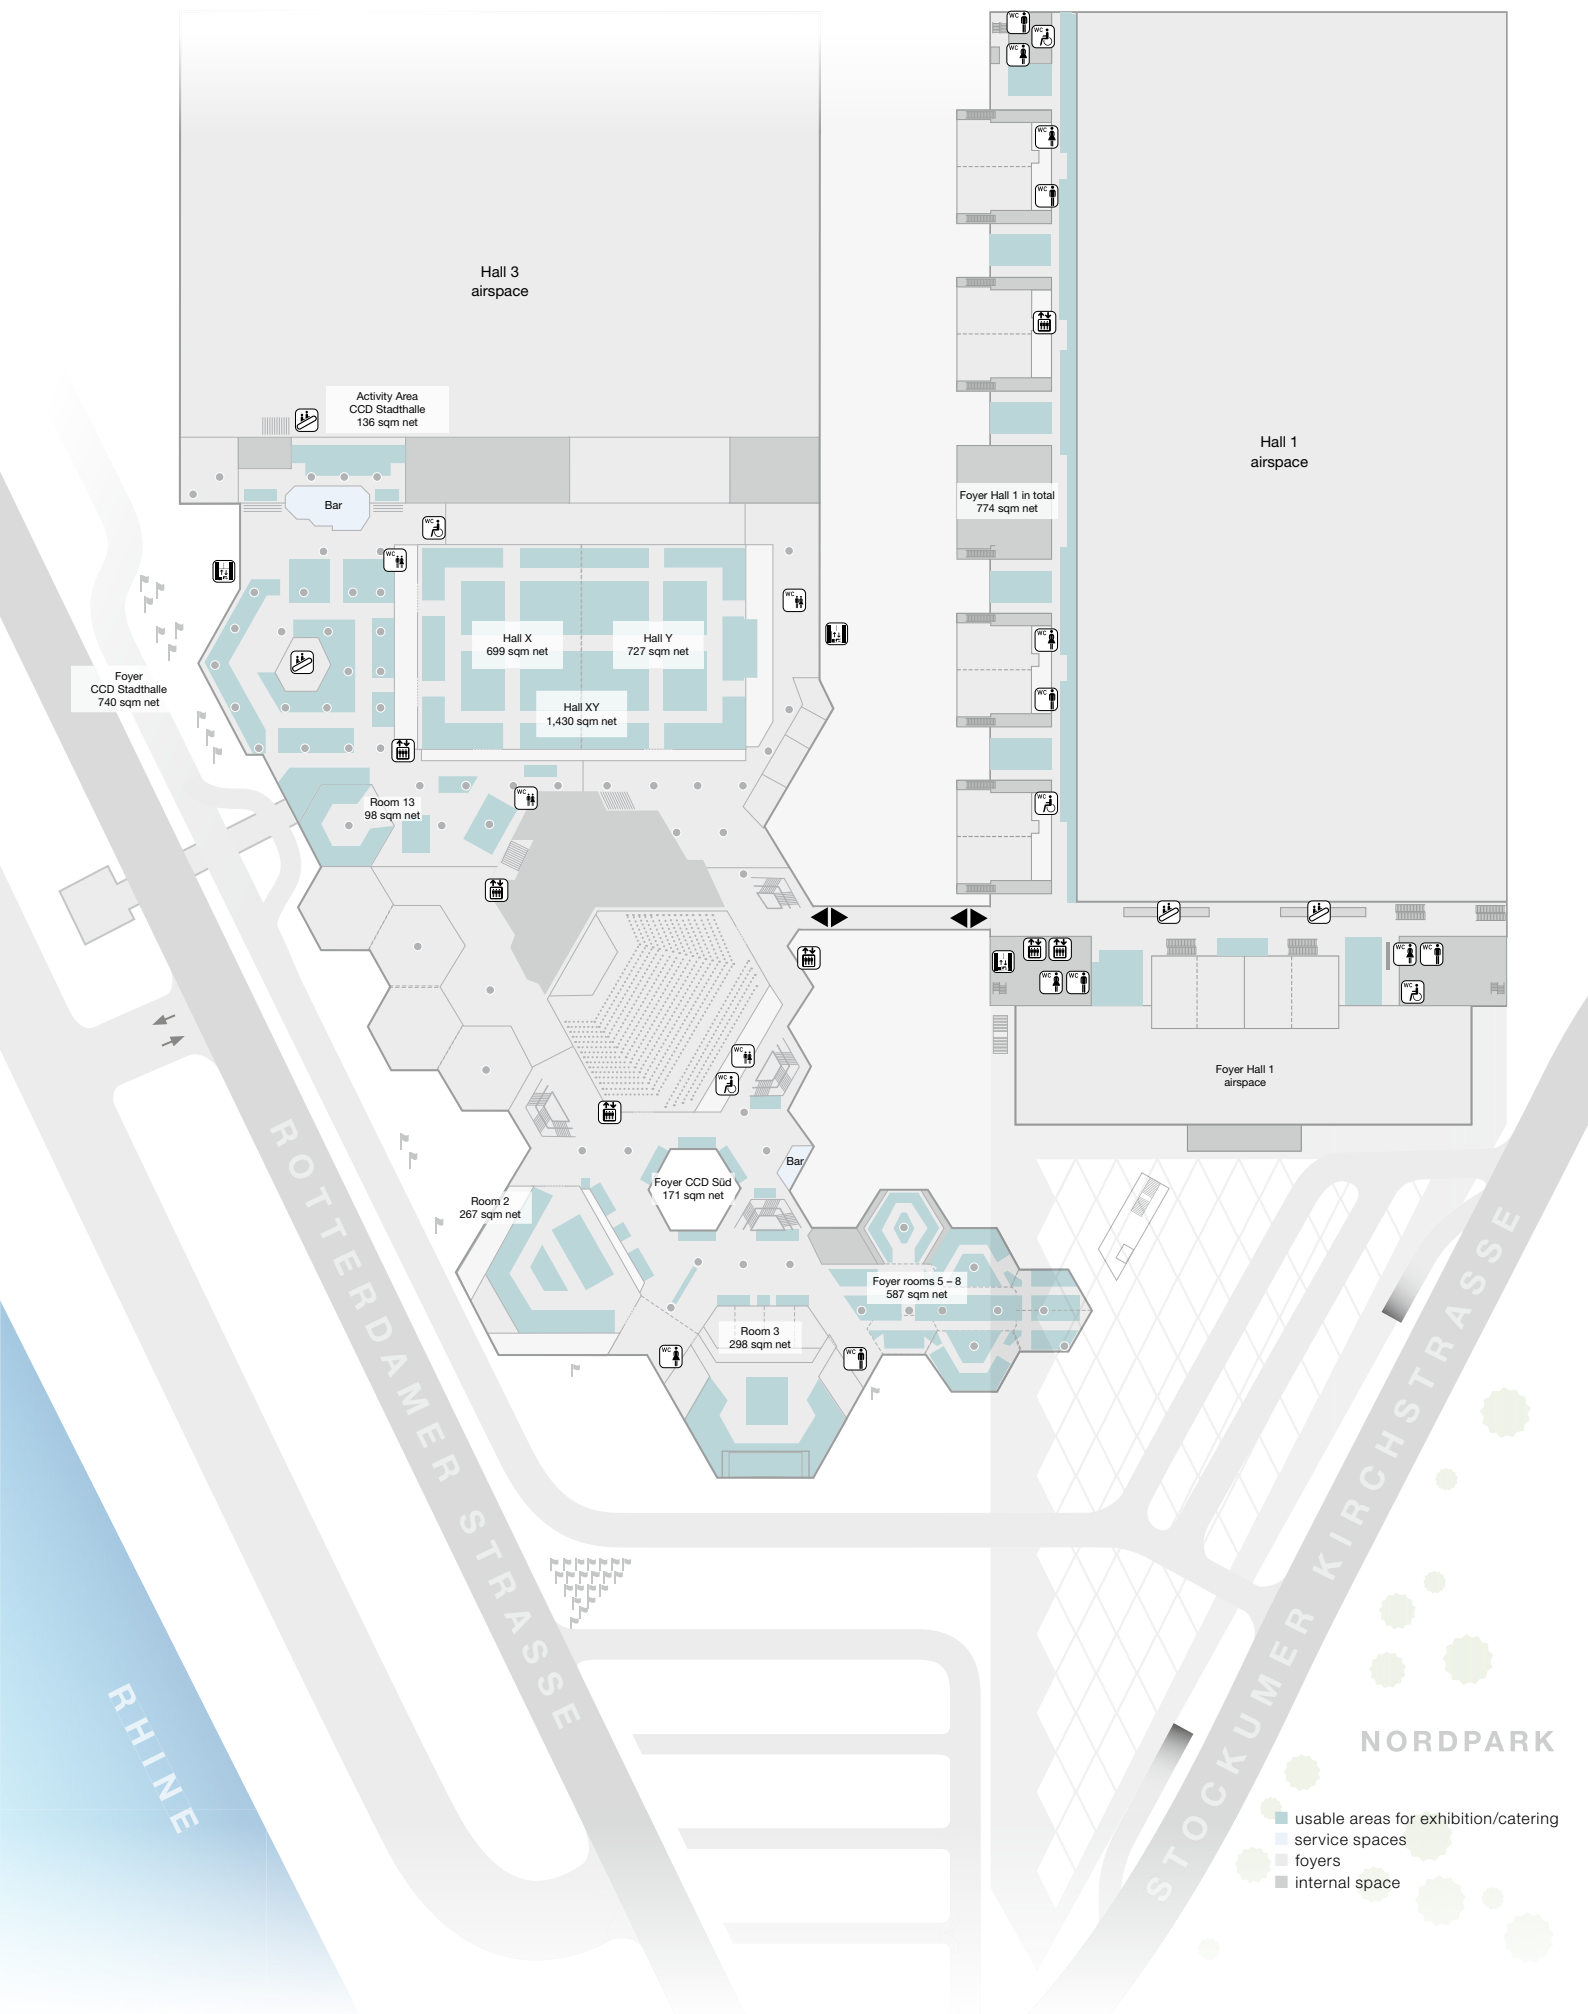

**Düsseldorf
Congress**

FAIRGROUND

Usable areas	Gross (sqm)	Net (sqm)	Stand height (m)
CCD Congress Center Düsseldorf inclusive halls 1 & 3	45,400	-	-
Adjacent fair ground	218,700	-	-
Hall 1	12,025	9,207	4.50 - 6.00*
Foyer – Hall 1, ground floor	2,140	600	4.50 - 6.00*
Foyer – Hall 1, first floor	1,838	774	2.50
Hall 3	20,279	15,382	4.50 - 6.00*
Hall XY	2,327	1,430	4.50
Hall X	1,133	699	4.50
Hall Y	1,133	727	4.50
Room 13	185	98	2.50
Foyer – CCD Stadthalle, first floor	2,539	740	2.50 - 3.50*
Activity Area – CCD Stadthalle	280	136	2.30
Activity Area – CCD Süd	115	78	2.85
Room 2	591	267	2.50 - 3.50*
Room 3	473	298	2.50 - 3.50*
Foyer – CCD Süd, ground floor	2,210	433	2.50
Foyer – CCD Süd, first floor	1,746	171	2.50
Foyer rooms 5 – 8 open (incl. Activity Area Süd)	1,039	587	2.50

Rooms 26 – 28
total number of persons: 330

* with permission
** banquet long tables

FIRST AND SECOND FLOOR

USABLE AREAS GROUND FLOOR

USABLE AREAS FIRST FLOOR

- usable areas for exhibition/catering
- service spaces
- foyers
- internal space