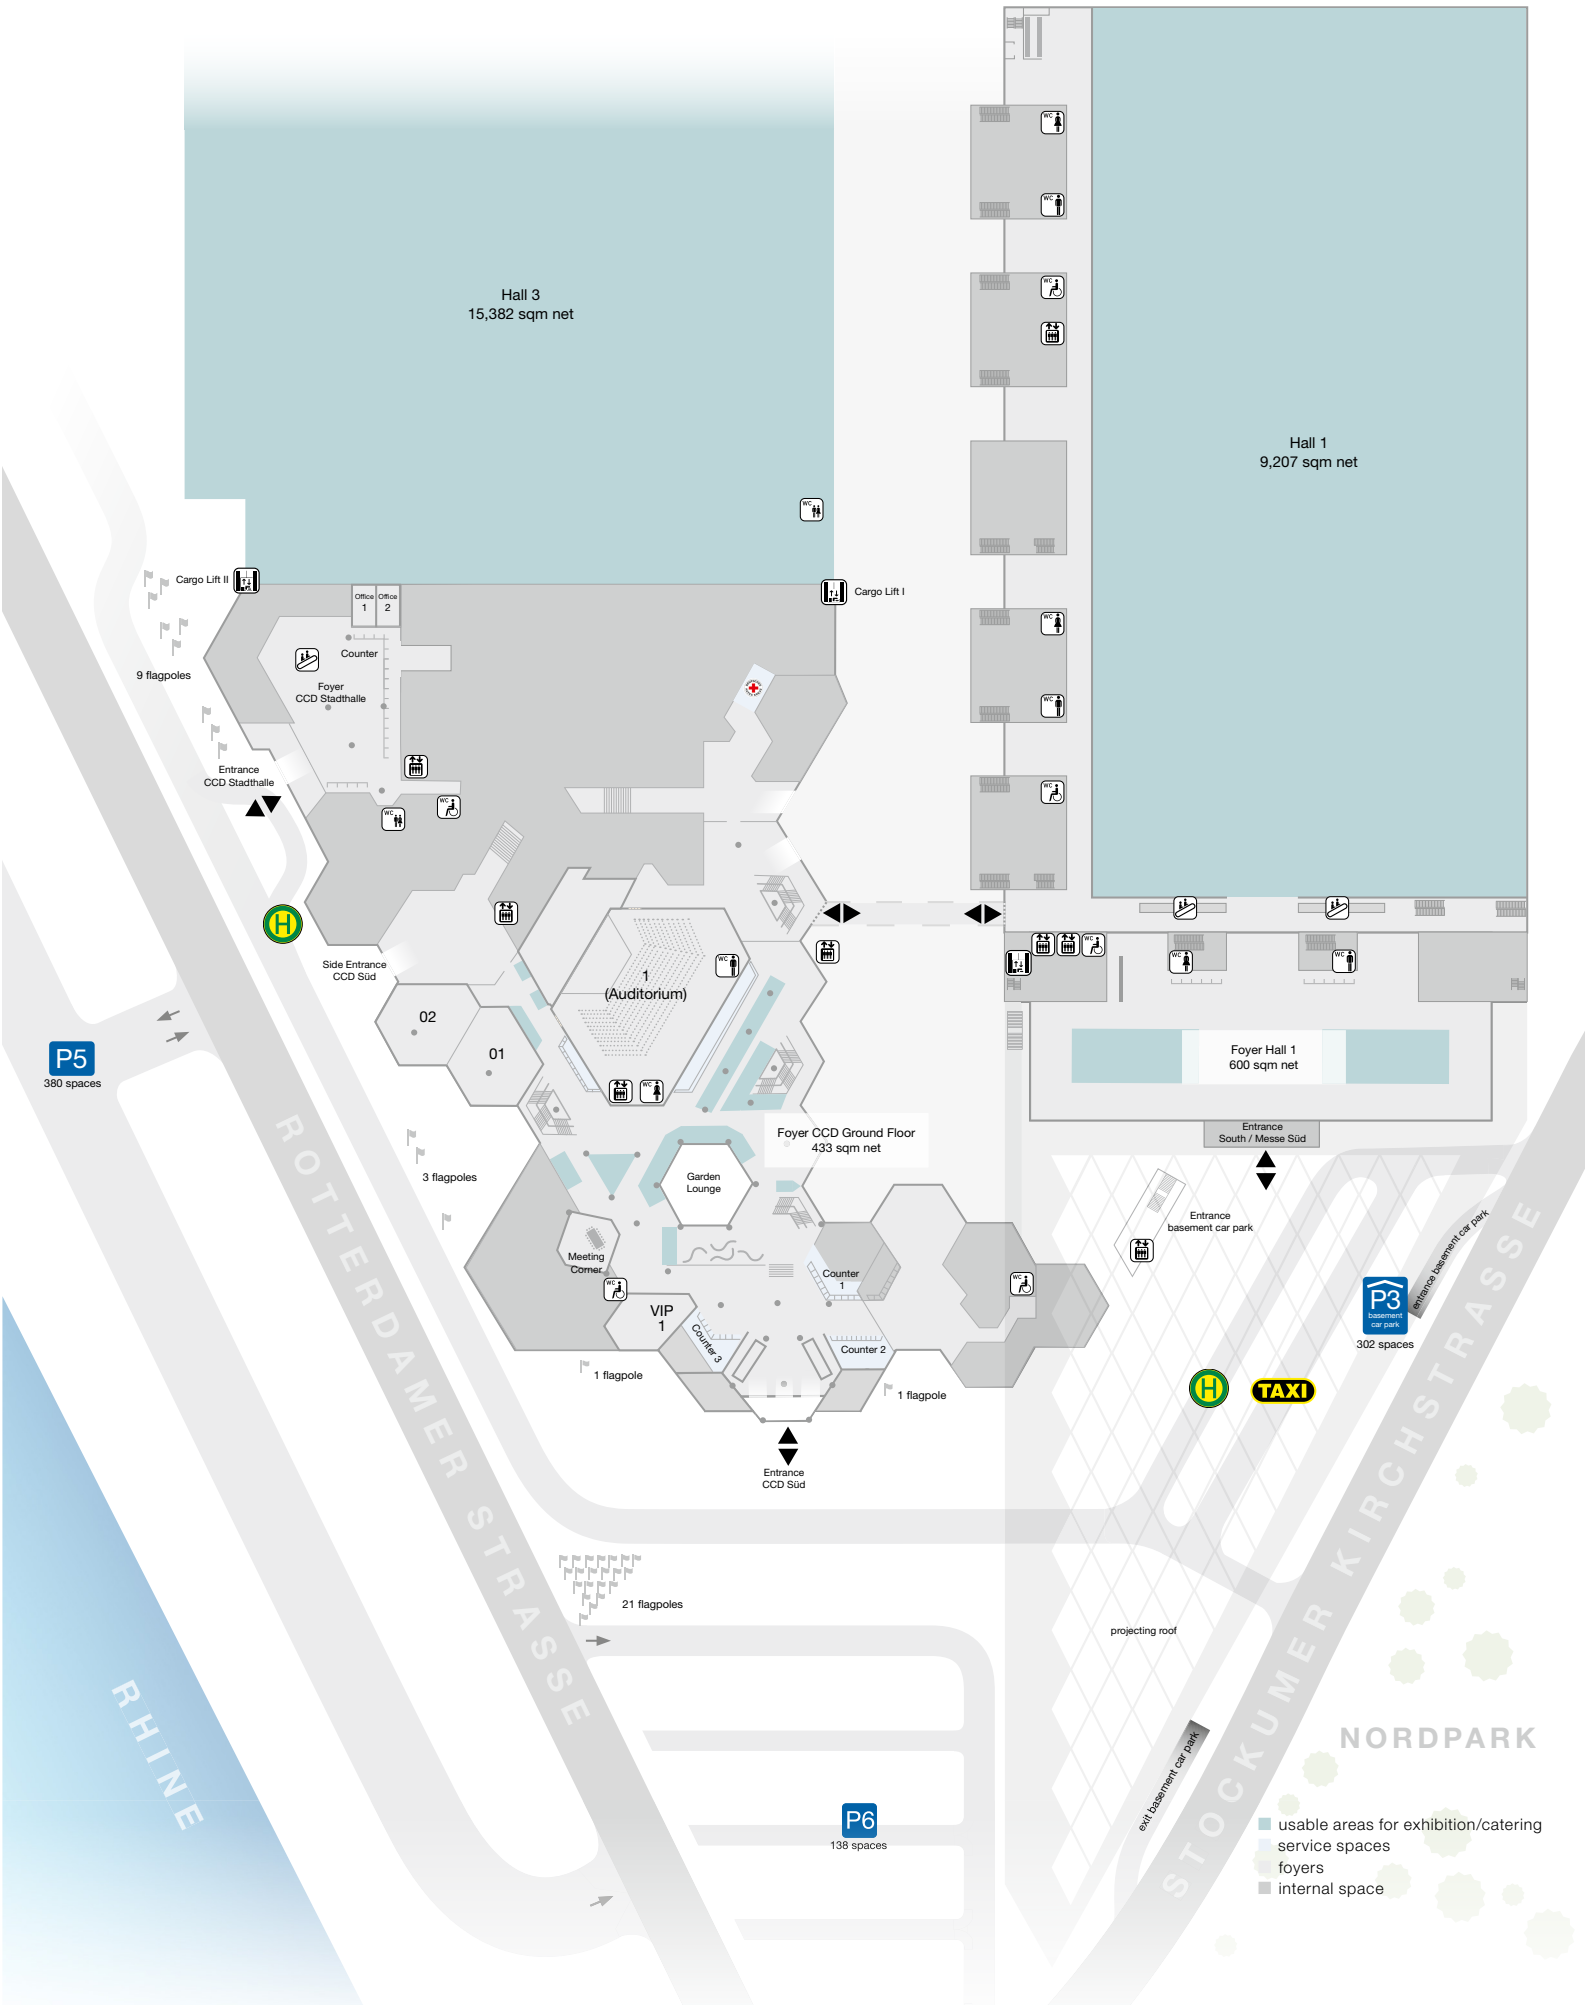

USABLE AREAS GROUND FLOOR